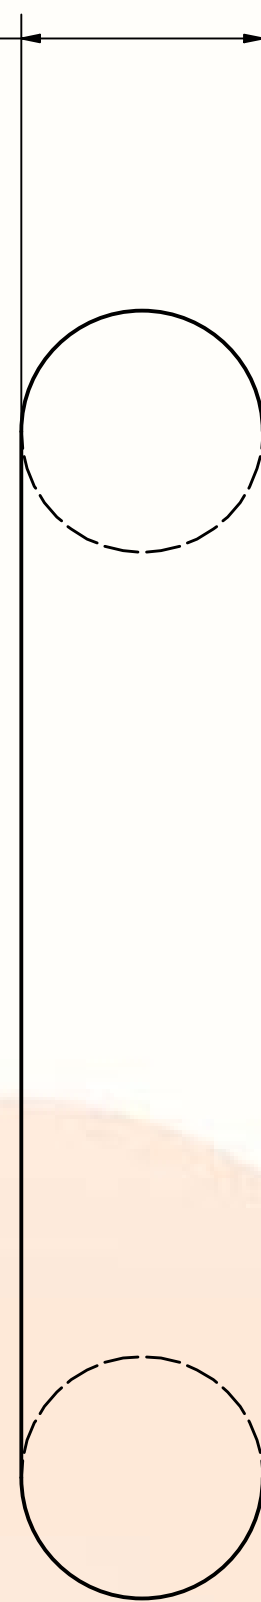

4.00mm

Ø21.30mm

Ø13.30mm

PART INFO

PART ID: R4142
DOC ID: R4142
MATERIAL: S/S 316 4MM ROD