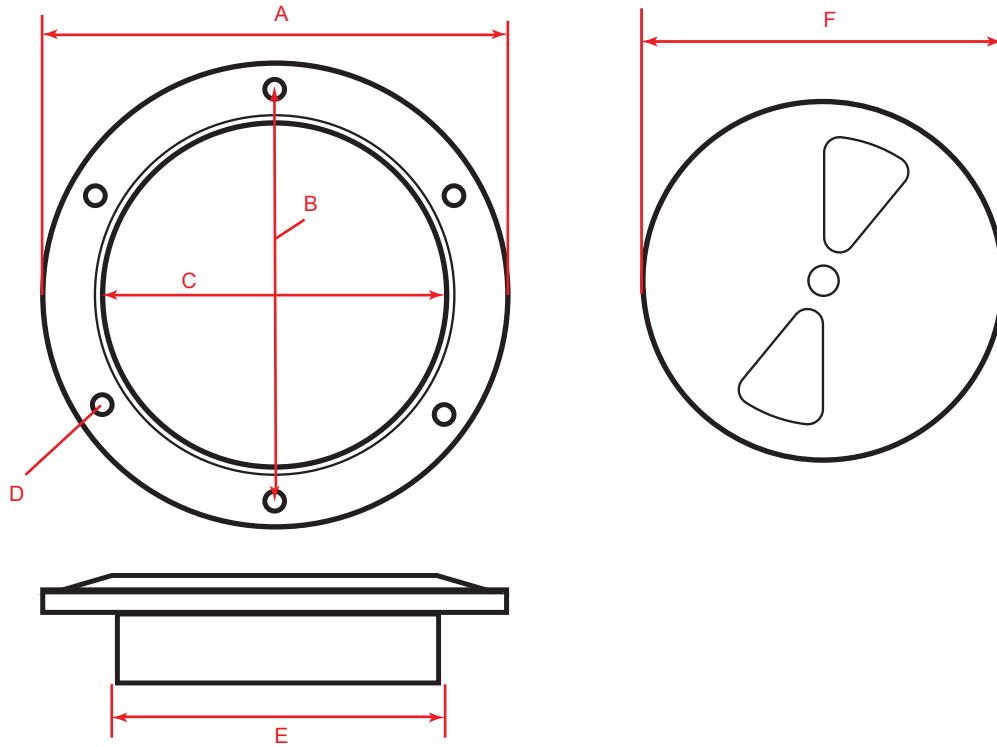

Part No	A	B	C	D	E	F	Colour
100 Series	R4040	134mm	120mm	95mm	4mm	107mm	107mm	White
	R4042	134mm	120mm	95mm	4mm	107mm	107mm	Black
	R4043	134mm	120mm	95mm	4mm	107mm	107mm	White/Clear
	R4044	134mm	120mm	95mm	4mm	107mm	107mm	Grey
125 Series	R4050	167mm	153mm	126mm	4mm	138mm	139mm	White
	R4052	167mm	153mm	126mm	4mm	138mm	139mm	Black
	R4053	167mm	153mm	126mm	4mm	138mm	139mm	White/Clear
	R4054	167mm	153mm	126mm	4mm	138mm	139mm	Grey
150 Series	R4060	187mm	171mm	146mm	4mm	156mm	156mm	White
	R4062	187mm	171mm	146mm	4mm	156mm	156mm	Black
	R4063	187mm	171mm	146mm	4mm	156mm	156mm	White/Clear
	R4064	187mm	171mm	146mm	4mm	156mm	156mm	Grey
200 Series	R4080	256mm	240mm	200mm	5mm	216mm	220mm	White
	R4082	256mm	240mm	200mm	5mm	216mm	220mm	Black
	R4083	256mm	240mm	200mm	5mm	216mm	220mm	White/Clear
	R4084	256mm	240mm	200mm	5mm	216mm	220mm	Grey