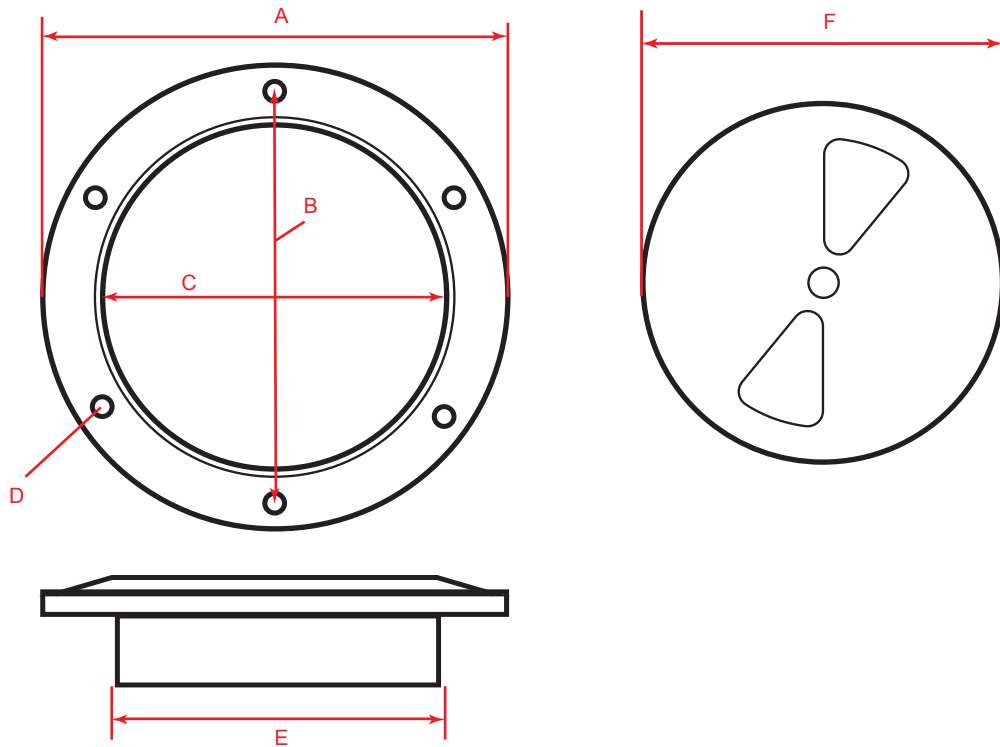

Hatch Covers

Hatch Covers

- 4 Sizes available (100mm, 125mm, 150mm and 200mm)
- 4 Colours available (Black, White, Grey and Clear/White)
- Multi point thread ring
- Water tight 'O' ring seal
- Easy to unscrew in all weather conditions
- A standard for dinghy builders

Inspection covers allow access to remote areas in water tight bulkheads, buoyancy tanks, water tanks etc. RWO's hatch covers come in 4 sizes - 100mm, 125mm, 150mm and 200mm. They also come in 4 different colours - Black, White, Grey and Clear/White (Clear lid with White ring).

Lid and ring made from Polypropylene PPH-TD20

'O' ring seal made from Black Nitrile 70 Shore

| | Part No | A | B | C | D | E | F | Colour |
|------------|---------|-------|-------|-------|-----|-------|-------|-------------|
| 100 Series | R4040 | 134mm | 120mm | 95mm | 4mm | 107mm | 107mm | White |
| | R4042 | 134mm | 120mm | 95mm | 4mm | 107mm | 107mm | Black |
| | R4043 | 134mm | 120mm | 95mm | 4mm | 107mm | 107mm | White/Clear |
| | R4044 | 134mm | 120mm | 95mm | 4mm | 107mm | 107mm | Grey |
| 125 Series | R4050 | 167mm | 153mm | 126mm | 4mm | 138mm | 139mm | White |
| | R4052 | 167mm | 153mm | 126mm | 4mm | 138mm | 139mm | Black |
| | R4053 | 167mm | 153mm | 126mm | 4mm | 138mm | 139mm | White/Clear |
| | R4054 | 167mm | 153mm | 126mm | 4mm | 138mm | 139mm | Grey |
| 150 Series | R4060 | 187mm | 171mm | 146mm | 4mm | 156mm | 156mm | White |
| | R4062 | 187mm | 171mm | 146mm | 4mm | 156mm | 156mm | Black |
| | R4063 | 187mm | 171mm | 146mm | 4mm | 156mm | 156mm | White/Clear |
| | R4064 | 187mm | 171mm | 146mm | 4mm | 156mm | 156mm | Grey |
| 200 Series | R4080 | 256mm | 240mm | 200mm | 5mm | 216mm | 220mm | White |
| | R4082 | 256mm | 240mm | 200mm | 5mm | 216mm | 220mm | Black |
| | R4083 | 256mm | 240mm | 200mm | 5mm | 216mm | 220mm | White/Clear |
| | R4084 | 256mm | 240mm | 200mm | 5mm | 216mm | 220mm | Grey |